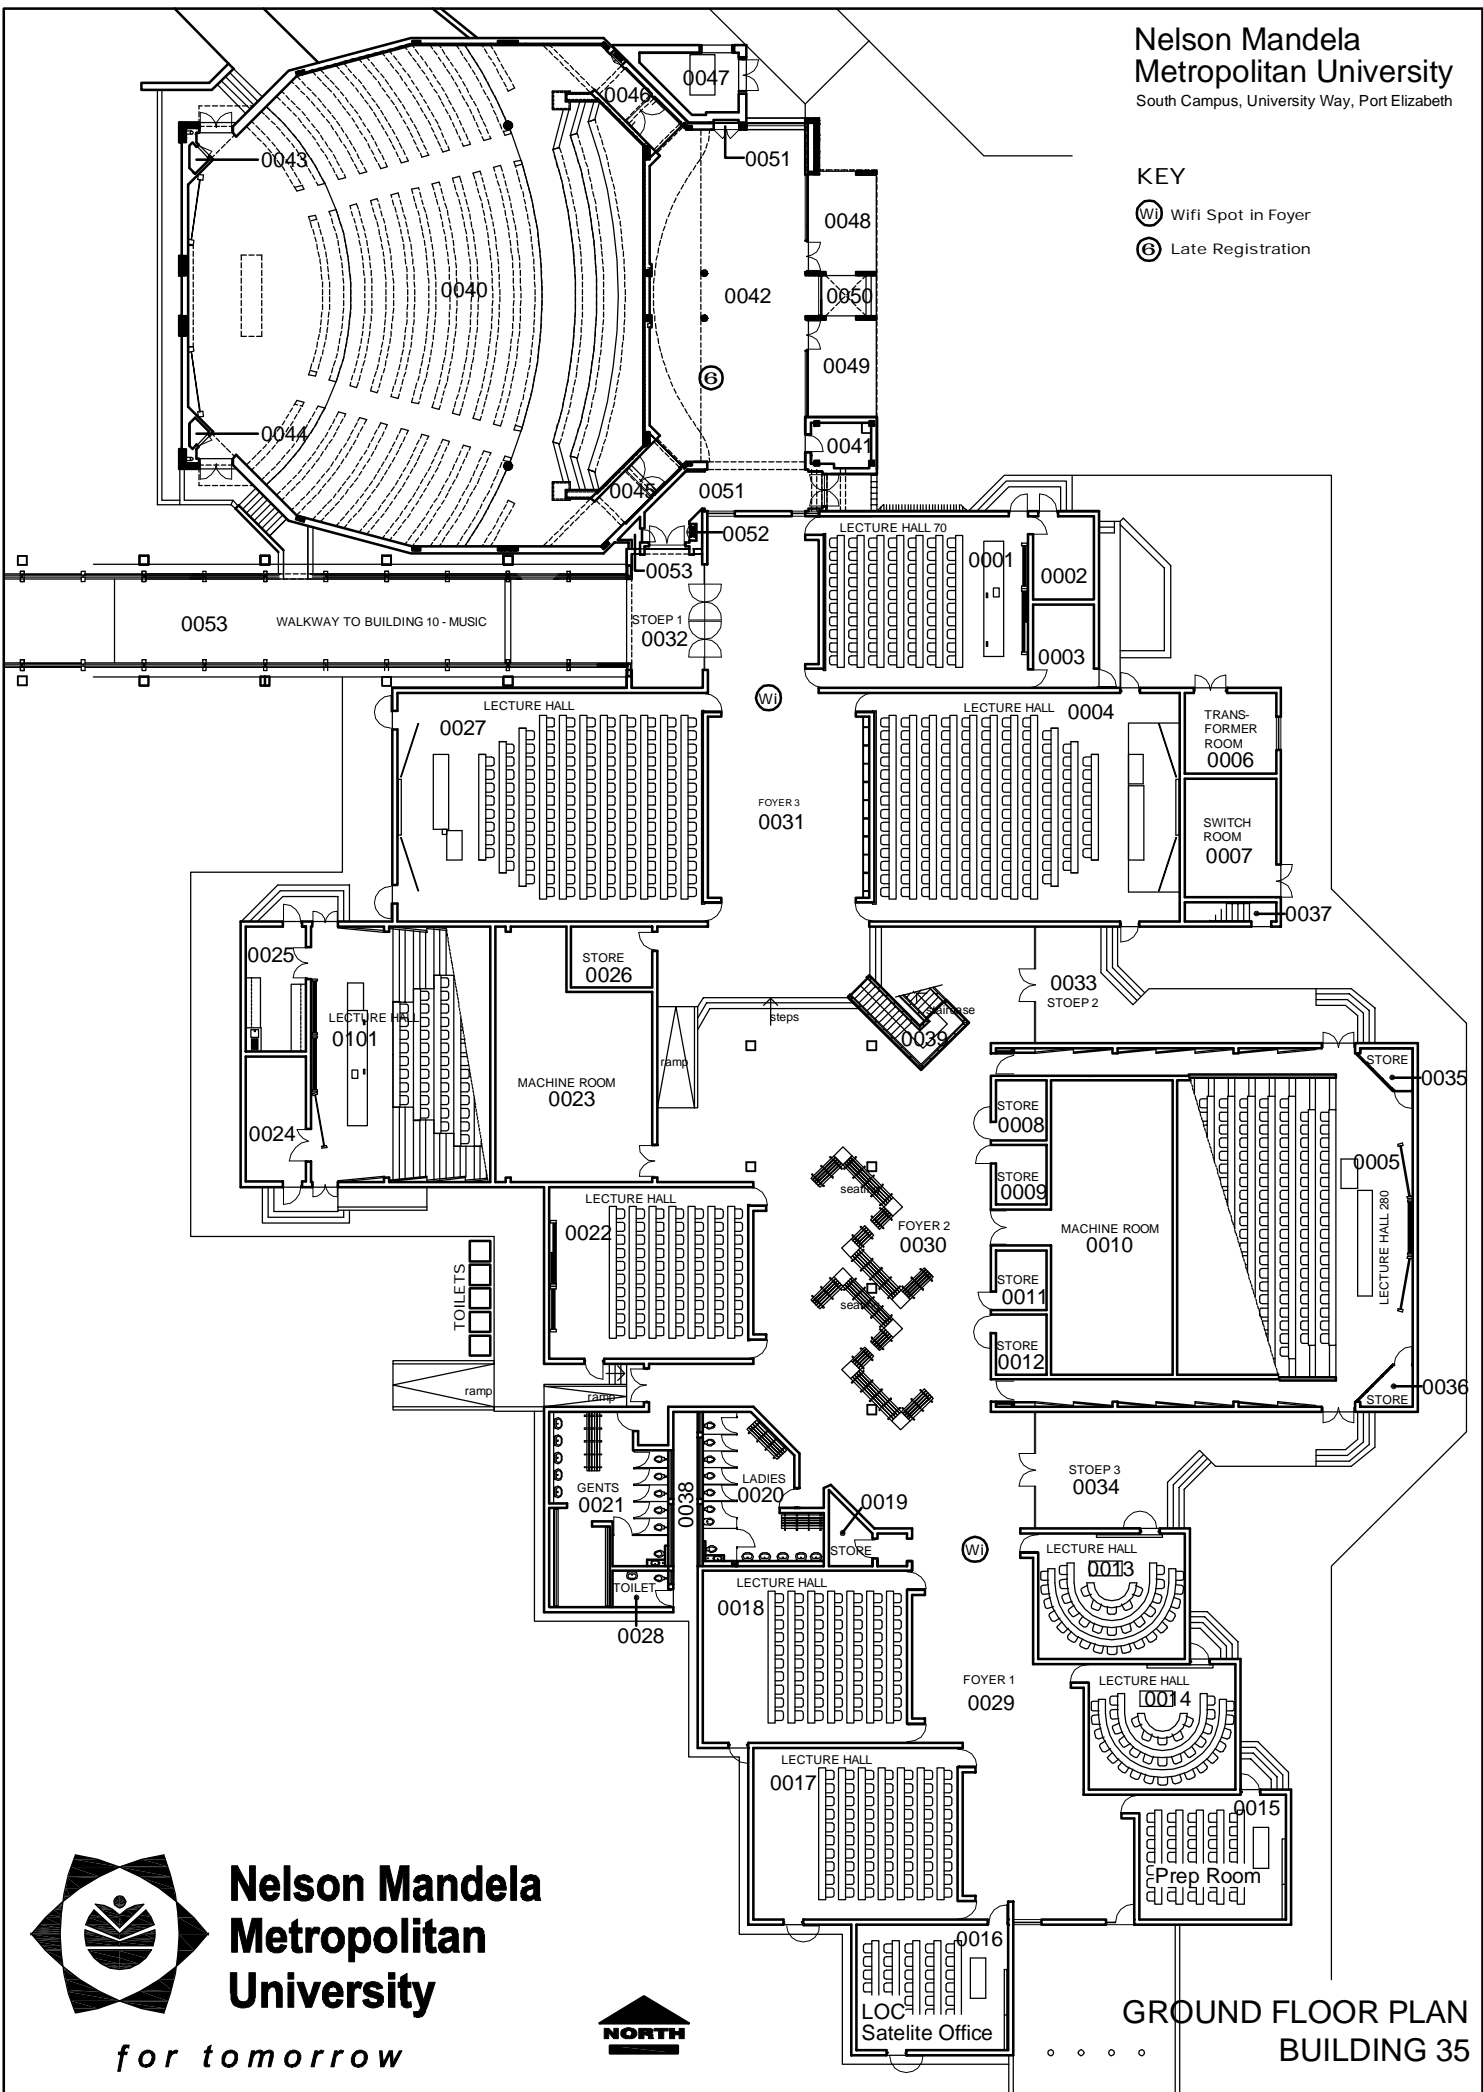

KEY

- (W) Wifi Spot in Foyer
- (E) Late Registration

**Nelson Mandela  
Metropolitan  
University**

*for tomorrow*

**GROUND FLOOR PLAN  
BUILDING 35**